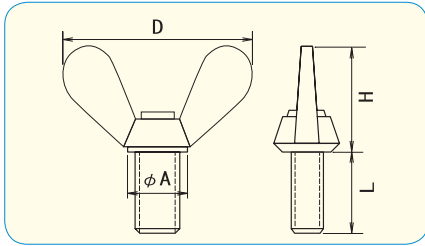

NOTE: Zinc 3Cr. Plated and Black 3Cr. Plated are RoHS compliant trivalent finishes

WING BOLT JIS B1184

- **Material - plating**
  Steel / Zinc 3Cr. Plated
  Steel / Zinc Black 3Cr. Plated

RoHS Directive Compliance