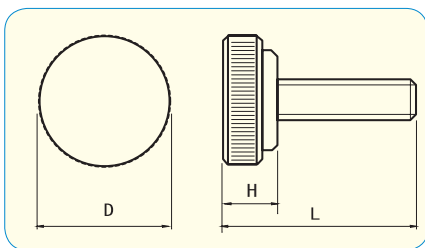

How to order or inquire: R830-B1184-finish code diameter x length

Example: R830-B1184-CR3 6x20

Finish codes: CR3 for Zinc 3Cr. Plated, CR3B for Black 3Cr. Plated

	M6	M8	M10
A	12	15	19
D	32	40	50
H	16	20	25

pcs / Box			
L \ d	M6	M8	M10
10	300	* 150	
12	300	* 150	
15	250	* 150	* 80
20	250	* 120	* 70
25	200	* 120	* 70
30	200	* 120	* 60
35	170	* 100	* 60
40	170	* 80	* 60
45	150	* 80	* 50
50	150	* 80	* 50

* ... Zinc 3Cr. Plated only

THUMB SCREWS

- **Material**
Stainless Steel A2

- **Color**
Black , Red

RoHS Directive Compliance

How to order or inquire: R830-THBS-material code diameter x length/knob color

Example: R830-THBS-A2 4x10/black