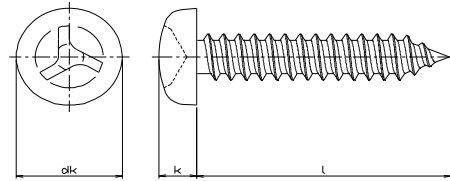

**TRI-WING* PAN HEAD TAPPING SCREW
stainless A2**

	3.5	4.2	4.8
dk	6.86	8.18	9.48
k	2.09	2.44	2.8
drive #	W3	W4	W5

Please order this product by part number.

USD/100pcs

SIZE	PART #	box q'ty	USD/100pcs	
			100 pcs	1,000 pcs & above
3.5x13	R830-TW033513	100	$44.80	$37.50
20	R830-TW033520	100	$44.80	$37.50
25	R830-TW033525	100	$50.40	$42.80
32	R830-TW033532	100	$57.40	$48.30
38	R830-TW033538	100	$63.00	$53.60

Please order this product by part number.

USD/100pcs

SIZE	PART #	box q'ty	USD/100pcs	
			100 pcs	1,000 pcs & above
4.2x13	R830-TW034213	100	$50.40	$42.80
16	R830-TW034216	100	$50.40	$42.80
20	R830-TW034220	100	$50.40	$42.80
25	R830-TW034225	100	$57.40	$48.30
32	R830-TW034232	100	$63.00	$53.60
38	R830-TW034238	100	$75.60	$64.40
4.8x13	R830-TW034813	100	$57.40	$48.30
20	R830-TW034820	100	$63.00	$53.60
25	R830-TW034825	100	$70.00	$58.90

MARYLAND METRICS

phones: (410)358-3130 (800)638-1830 faxes: (410)358-3142 (800)872-9329
URL: <http://mdmetric.com> E-mail: technical@mdmetric.com
P.O.Box 261 Owings Mills, MD 21117 USA

FASTENER CATALOG - CHAPTER S

Many items in chapter S are not stocked in the US. Please allow adequate lead time for delivery and factory minimum order requirements.

copyright 2002 maryland metrics