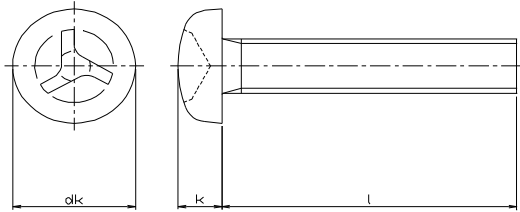

**TRI-WING\* PAN HEAD MACHINE SCREW**  
stainless A2

	M3	M4	M5	M6	M8
dk	5.6	8.17	9.47	12.49	15.62
k	1.8	2.92	3.37	4.44	5.53
drive #	W2	W4	W5	W6	W7

**TRI-WING\* FLAT HEAD MACHINE SCREW**  
stainless A2

	M3	M4	M5	M6	M8
dk	5.5	8.4	9.3	11.3	15.8
k	1.65	2.7	2.7	3.3	4.65
drive #	W2	W4	W5	W6	W7

Please order this product by part number. USD/100pcs

SIZE	PART #	box q'ty	100 pcs	1,000 pcs & above
M3x6	R830-TW010306	100	\$18.20	\$15.30
8	R830-TW010308	100	\$18.20	\$15.30
10	R830-TW010310	100	\$18.20	\$15.80
12	R830-TW010312	100	\$19.60	\$16.50
16	R830-TW010316	100	\$21.00	\$17.20
20	R830-TW010320	100	\$22.40	\$19.00
25	R830-TW010325	100	\$25.20	\$21.00
M4x8	R830-TW010408	100	\$18.20	\$15.30
10	R830-TW010410	100	\$18.20	\$15.80
12	R830-TW010412	100	\$19.60	\$16.50
16	R830-TW010416	100	\$21.00	\$17.20
20	R830-TW010420	100	\$22.40	\$19.00
25	R830-TW010425	100	\$25.20	\$21.00
30	R830-TW010430	100	\$26.60	\$22.80
M5x10	R830-TW010510	100	\$23.80	\$20.70
12	R830-TW010512	100	\$25.20	\$21.40
16	R830-TW010516	100	\$26.60	\$22.80
20	R830-TW010520	100	\$29.40	\$24.80
25	R830-TW010525	100	\$30.80	\$26.60
30	R830-TW010530	100	\$35.00	\$29.80
40	R830-TW010540	100	\$42.00	\$36.10
M6x10	R830-TW010610	100	\$28.00	\$23.80
12	R830-TW010612	100	\$28.00	\$23.80
16	R830-TW010616	100	\$29.40	\$24.80
20	R830-TW010620	100	\$32.20	\$26.90
25	R830-TW010625	100	\$36.40	\$30.70
30	R830-TW010630	100	\$37.80	\$32.60
40	R830-TW010640	100	\$46.20	\$38.60
50	R830-TW010650	100	\$57.40	\$48.40
M8x10	R830-TW010810	100	\$47.60	\$40.50
12	R830-TW010812	100	\$47.60	\$40.50
16	R830-TW010816	100	\$47.60	\$40.50
20	R830-TW010820	100	\$53.20	\$45.40
25	R830-TW010825	100	\$58.80	\$50.30
30	R830-TW010830	100	\$65.80	\$56.00
40	R830-TW010840	100	\$72.80	\$62.30
50	R830-TW010850	100	\$85.40	\$72.90