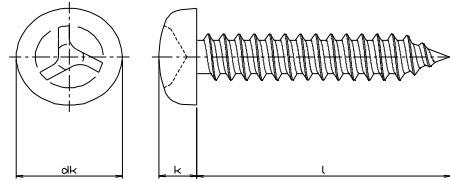

**TRI-WING* PAN HEAD TAPPING SCREW
stainless A2**

	3.5	4.2	4.8
dk	6.86	8.18	9.48
k	2.09	2.44	2.8
drive #	W3	W4	W5

Please order this product by part number.

USD/100pcs

SIZE	PART #	box q'ty	USD/100pcs	
			100 pcs	1,000 pcs & above
3.5x13	R830-TW033513	100	$44.80	$37.50
20	R830-TW033520	100	$44.80	$37.50
25	R830-TW033525	100	$50.40	$42.80
32	R830-TW033532	100	$57.40	$48.30
38	R830-TW033538	100	$63.00	$53.60

Please order this product by part number.

USD/100pcs

SIZE	PART #	box q'ty	USD/100pcs	
			100 pcs	1,000 pcs & above
4.2x13	R830-TW034213	100	$50.40	$42.80
16	R830-TW034216	100	$50.40	$42.80
20	R830-TW034220	100	$50.40	$42.80
25	R830-TW034225	100	$57.40	$48.30
32	R830-TW034232	100	$63.00	$53.60
38	R830-TW034238	100	$75.60	$64.40
4.8x13	R830-TW034813	100	$57.40	$48.30
20	R830-TW034820	100	$63.00	$53.60
25	R830-TW034825	100	$70.00	$58.90

MARYLAND METRICS
phones: (410)358-3130 (800)638-1830 faxes: (410)358-3142 (800)872-9329
URL: <http://mdmetric.com> E-mail: technical@mdmetric.com
P.O.Box 261 Owings Mills, MD 21117 USA
FASTENER CATALOG - CHAPTER S

Many items in chapter S are not stocked in the US. Please allow adequate lead time for delivery and factory minimum order requirements.

copyright 2002 maryland metrics