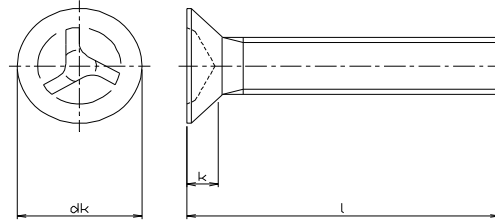

TRI-WING* PAN HEAD MACHINE SCREW
stainless A2

	M3	M4	M5	M6	M8
dk	5.6	8.17	9.47	12.49	15.62
k	1.8	2.92	3.37	4.44	5.53
drive #	W2	W4	W5	W6	W7

TRI-WING* FLAT HEAD MACHINE SCREW
stainless A2

	M3	M4	M5	M6	M8
dk	5.5	8.4	9.3	11.3	15.8
k	1.65	2.7	2.7	3.3	4.65
drive #	W2	W4	W5	W6	W7

Please order this product by part number. USD/100pcs

SIZE	PART #	box q'ty	100 pcs	1,000 pcs & above
M3x6	R830-TW010306	100	\$18.20	\$15.30
8	R830-TW010308	100	\$18.20	\$15.30
10	R830-TW010310	100	\$18.20	\$15.80
12	R830-TW010312	100	\$19.60	\$16.50
16	R830-TW010316	100	\$21.00	\$17.20
20	R830-TW010320	100	\$22.40	\$19.00
25	R830-TW010325	100	\$25.20	\$21.00
M4x8	R830-TW010408	100	\$18.20	\$15.30
10	R830-TW010410	100	\$18.20	\$15.80
12	R830-TW010412	100	\$19.60	\$16.50
16	R830-TW010416	100	\$21.00	\$17.20
20	R830-TW010420	100	\$22.40	\$19.00
25	R830-TW010425	100	\$25.20	\$21.00
30	R830-TW010430	100	\$26.60	\$22.80
M5x10	R830-TW010510	100	\$23.80	\$20.70
12	R830-TW010512	100	\$25.20	\$21.40
16	R830-TW010516	100	\$26.60	\$22.80
20	R830-TW010520	100	\$29.40	\$24.80
25	R830-TW010525	100	\$30.80	\$26.60
30	R830-TW010530	100	\$35.00	\$29.80
40	R830-TW010540	100	\$42.00	\$36.10
M6x10	R830-TW010610	100	\$28.00	\$23.80
12	R830-TW010612	100	\$28.00	\$23.80
16	R830-TW010616	100	\$29.40	\$24.80
20	R830-TW010620	100	\$32.20	\$26.90
25	R830-TW010625	100	\$36.40	\$30.70
30	R830-TW010630	100	\$37.80	\$32.60
40	R830-TW010640	100	\$46.20	\$38.60
50	R830-TW010650	100	\$57.40	\$48.40
M8x10	R830-TW010810	100	\$47.60	\$40.50
12	R830-TW010812	100	\$47.60	\$40.50
16	R830-TW010816	100	\$47.60	\$40.50
20	R830-TW010820	100	\$53.20	\$45.40
25	R830-TW010825	100	\$58.80	\$50.30
30	R830-TW010830	100	\$65.80	\$56.00
40	R830-TW010840	100	\$72.80	\$62.30
50	R830-TW010850	100	\$85.40	\$72.90