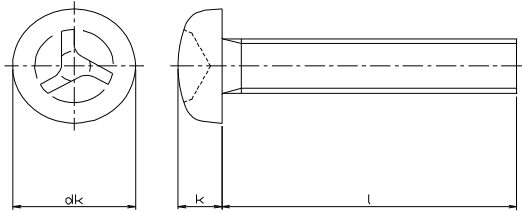

TRI-WING* PAN HEAD MACHINE SCREW
stainless A2

	M3	M4	M5	M6	M8
dk	5.6	8.17	9.47	12.49	15.62
k	1.8	2.92	3.37	4.44	5.53
drive #	W2	W4	W5	W6	W7

TRI-WING* FLAT HEAD MACHINE SCREW
stainless A2

	M3	M4	M5	M6	M8
dk	5.5	8.4	9.3	11.3	15.8
k	1.65	2.7	2.7	3.3	4.65
drive #	W2	W4	W5	W6	W7

Please order this product by part number. USD/100pcs

SIZE	PART #	box q'ty	100 pcs	1,000 pcs & above
M3x6	R830-TW010306	100	\$18.20	\$15.30
8	R830-TW010308	100	\$18.20	\$15.30
10	R830-TW010310	100	\$18.20	\$15.80
12	R830-TW010312	100	\$19.60	\$16.50
16	R830-TW010316	100	\$21.00	\$17.20
20	R830-TW010320	100	\$22.40	\$19.00
25	R830-TW010325	100	\$25.20	\$21.00
M4x8	R830-TW010408	100	\$18.20	\$15.30
10	R830-TW010410	100	\$18.20	\$15.80
12	R830-TW010412	100	\$19.60	\$16.50
16	R830-TW010416	100	\$21.00	\$17.20
20	R830-TW010420	100	\$22.40	\$19.00
25	R830-TW010425	100	\$25.20	\$21.00
30	R830-TW010430	100	\$26.60	\$22.80
M5x10	R830-TW010510	100	\$23.80	\$20.70
12	R830-TW010512	100	\$25.20	\$21.40
16	R830-TW010516	100	\$26.60	\$22.80
20	R830-TW010520	100	\$29.40	\$24.80
25	R830-TW010525	100	\$30.80	\$26.60
30	R830-TW010530	100	\$35.00	\$29.80
40	R830-TW010540	100	\$42.00	\$36.10
M6x10	R830-TW010610	100	\$28.00	\$23.80
12	R830-TW010612	100	\$28.00	\$23.80
16	R830-TW010616	100	\$29.40	\$24.80
20	R830-TW010620	100	\$32.20	\$26.90
25	R830-TW010625	100	\$36.40	\$30.70
30	R830-TW010630	100	\$37.80	\$32.60
40	R830-TW010640	100	\$46.20	\$38.60
50	R830-TW010650	100	\$57.40	\$48.40
M8x10	R830-TW010810	100	\$47.60	\$40.50
12	R830-TW010812	100	\$47.60	\$40.50
16	R830-TW010816	100	\$47.60	\$40.50
20	R830-TW010820	100	\$53.20	\$45.40
25	R830-TW010825	100	\$58.80	\$50.30
30	R830-TW010830	100	\$65.80	\$56.00
40	R830-TW010840	100	\$72.80	\$62.30
50	R830-TW010850	100	\$85.40	\$72.90