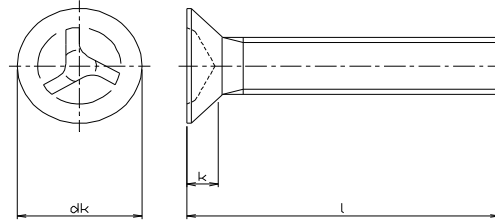

**TRI-WING\* PAN HEAD MACHINE SCREW**  
stainless A2

	M3	M4	M5	M6	M8
dk	5.6	8.17	9.47	12.49	15.62
k	1.8	2.92	3.37	4.44	5.53
drive #	W2	W4	W5	W6	W7

**TRI-WING\* FLAT HEAD MACHINE SCREW**  
stainless A2

	M3	M4	M5	M6	M8
dk	5.5	8.4	9.3	11.3	15.8
k	1.65	2.7	2.7	3.3	4.65
drive #	W2	W4	W5	W6	W7

Please order this product by part number. USD/100pcs

SIZE	PART #	box q'ty	100 pcs	1,000 pcs & above
M3x6	R830-TW010306	100	\$18.20	\$15.30
8	R830-TW010308	100	\$18.20	\$15.30
10	R830-TW010310	100	\$18.20	\$15.80
12	R830-TW010312	100	\$19.60	\$16.50
16	R830-TW010316	100	\$21.00	\$17.20
20	R830-TW010320	100	\$22.40	\$19.00
25	R830-TW010325	100	\$25.20	\$21.00
M4x8	R830-TW010408	100	\$18.20	\$15.30
10	R830-TW010410	100	\$18.20	\$15.80
12	R830-TW010412	100	\$19.60	\$16.50
16	R830-TW010416	100	\$21.00	\$17.20
20	R830-TW010420	100	\$22.40	\$19.00
25	R830-TW010425	100	\$25.20	\$21.00
30	R830-TW010430	100	\$26.60	\$22.80
M5x10	R830-TW010510	100	\$23.80	\$20.70
12	R830-TW010512	100	\$25.20	\$21.40
16	R830-TW010516	100	\$26.60	\$22.80
20	R830-TW010520	100	\$29.40	\$24.80
25	R830-TW010525	100	\$30.80	\$26.60
30	R830-TW010530	100	\$35.00	\$29.80
40	R830-TW010540	100	\$42.00	\$36.10
M6x10	R830-TW010610	100	\$28.00	\$23.80
12	R830-TW010612	100	\$28.00	\$23.80
16	R830-TW010616	100	\$29.40	\$24.80
20	R830-TW010620	100	\$32.20	\$26.90
25	R830-TW010625	100	\$36.40	\$30.70
30	R830-TW010630	100	\$37.80	\$32.60
40	R830-TW010640	100	\$46.20	\$38.60
50	R830-TW010650	100	\$57.40	\$48.40
M8x10	R830-TW010810	100	\$47.60	\$40.50
12	R830-TW010812	100	\$47.60	\$40.50
16	R830-TW010816	100	\$47.60	\$40.50
20	R830-TW010820	100	\$53.20	\$45.40
25	R830-TW010825	100	\$58.80	\$50.30
30	R830-TW010830	100	\$65.80	\$56.00
40	R830-TW010840	100	\$72.80	\$62.30
50	R830-TW010850	100	\$85.40	\$72.90