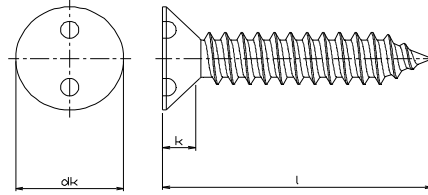

2 HOLE PAN HEAD TAPPING SCREW
stainless A2

2 HOLE FLAT HEAD TAPPING SCREW
stainless A2

	3.5	4.2	4.8
dk	6.86	8.18	9.48
k	2.4	3	3.6
drive size	6	8	10

	3.5	4.2	4.8
dk	7.09	8.44	9.78
k	2.11	2.54	2.95
drive size	6	8	10

Please order this product by part number. USD/100pcs

SIZE	PART #	box q'ty	100 pcs	1,000 pcs & above
ST3.5x10	R830-SP033510	100	\$45.80	\$38.90
13	R830-SP033513	100	\$47.00	\$40.00
16	R830-SP033516	100	\$47.50	\$40.30
20	R830-SP033520	100	\$48.30	\$41.00
25	R830-SP033525	100	\$49.00	\$41.70
32	R830-SP033532	100	\$52.90	\$44.90
38	R830-SP033538	100	\$58.70	\$49.80
50	R830-SP033550	100	\$68.50	\$58.20
ST4.2x10	R830-SP034210	100	\$51.70	\$44.00
13	R830-SP034213	100	\$52.50	\$44.70
16	R830-SP034216	100	\$53.10	\$45.10
20	R830-SP034220	100	\$53.80	\$45.60
25	R830-SP034225	100	\$54.70	\$46.50
32	R830-SP034232	100	\$58.90	\$50.10
38	R830-SP034238	100	\$64.30	\$54.60
50	R830-SP034250	100	\$73.60	\$62.60
ST4.8x10	R830-SP034810	100	\$52.90	\$44.90
13	R830-SP034813	100	\$54.00	\$45.90
16	R830-SP034816	100	\$54.60	\$46.50
20	R830-SP034820	100	\$55.60	\$47.20
25	R830-SP034825	100	\$57.40	\$48.90
32	R830-SP034832	100	\$65.80	\$56.00
38	R830-SP034838	100	\$73.40	\$62.30
50	R830-SP034850	100	\$95.50	\$81.20
63	R830-SP034863	100	\$109.10	\$92.70