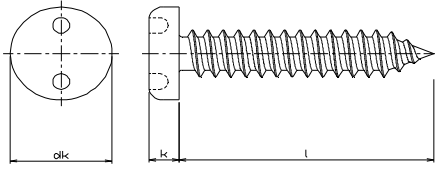

2 HOLE PAN HEAD TAPPING SCREW
stainless A2

2 HOLE FLAT HEAD TAPPING SCREW
stainless A2

	3.5	4.2	4.8
dk	6.86	8.18	9.48
k	2.4	3	3.6
drive size	6	8	10

	3.5	4.2	4.8
dk	7.09	8.44	9.78
k	2.11	2.54	2.95
drive size	6	8	10

Please order this product by part number. USD/100pcs

SIZE	PART #	box q'ty	100 pcs	1,000 pcs & above
ST3.5x10	R830-SP033510	100	\$45.80	\$38.90
13	R830-SP033513	100	\$47.00	\$40.00
16	R830-SP033516	100	\$47.50	\$40.30
20	R830-SP033520	100	\$48.30	\$41.00
25	R830-SP033525	100	\$49.00	\$41.70
32	R830-SP033532	100	\$52.90	\$44.90
38	R830-SP033538	100	\$58.70	\$49.80
50	R830-SP033550	100	\$68.50	\$58.20
ST4.2x10	R830-SP034210	100	\$51.70	\$44.00
13	R830-SP034213	100	\$52.50	\$44.70
16	R830-SP034216	100	\$53.10	\$45.10
20	R830-SP034220	100	\$53.80	\$45.60
25	R830-SP034225	100	\$54.70	\$46.50
32	R830-SP034232	100	\$58.90	\$50.10
38	R830-SP034238	100	\$64.30	\$54.60
50	R830-SP034250	100	\$73.60	\$62.60
ST4.8x10	R830-SP034810	100	\$52.90	\$44.90
13	R830-SP034813	100	\$54.00	\$45.90
16	R830-SP034816	100	\$54.60	\$46.50
20	R830-SP034820	100	\$55.60	\$47.20
25	R830-SP034825	100	\$57.40	\$48.90
32	R830-SP034832	100	\$65.80	\$56.00
38	R830-SP034838	100	\$73.40	\$62.30
50	R830-SP034850	100	\$95.50	\$81.20
63	R830-SP034863	100	\$109.10	\$92.70