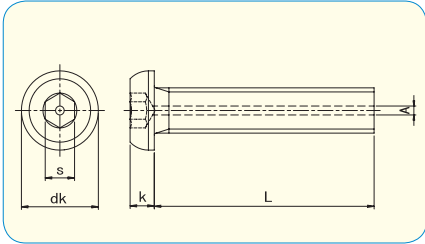

HEX SOCKET BUTTON HEAD SCREW WITH CENTER HOLE

How to order or inquire: R830-ISO 7380A2-VT diameter x length
 Example: R830-ISO 7380A2-VT M4x16

Material codes: A2 for Stainless Steel A2

	M3	M4	M5	M6
dk	5.7	7.6	9.5	10.5
k	1.65	2.2	2.75	3.3
s	2	2.5	3	4
A	1.2	1.5	1.5	2

How to order or inquire: R830-ISO 7380A2-VTP diameter x length
 Example: R830-ISO 7380A2-VT M4x16

Material codes: A2 for Stainless Steel A2

● **Material**

Stainless Steel A2

pcs / Box

L \ d	M3	M4	M5	M6
5	20			
6	20	20	10	
8	20	20	10	10
10	20	20	10	10
12	20	20	10	10
16		20	10	10
20			10	10
25				10